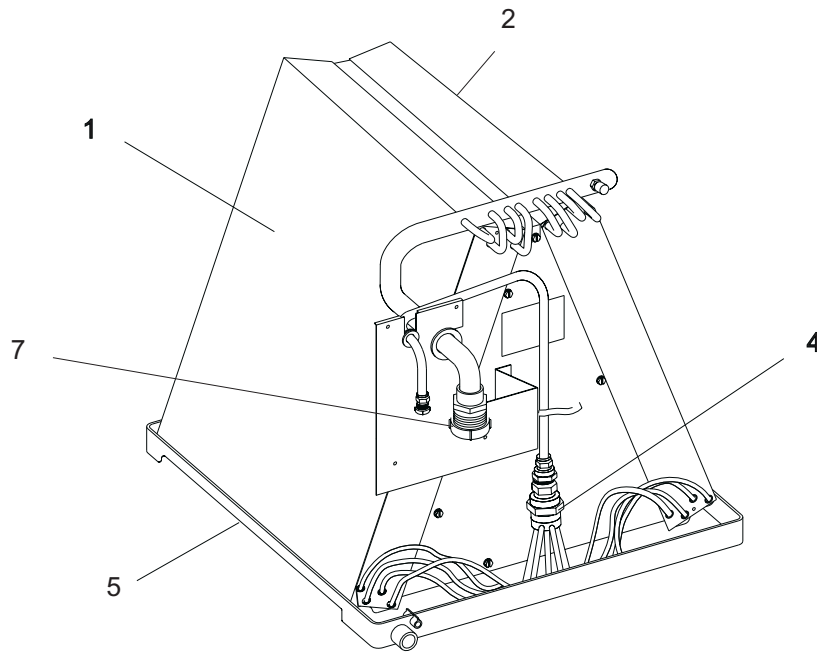

www.Source1Parts.com

MBC SERIES A/C INDOOR COILS

HVAC SERVICE PARTS

Supersedes: 035-16480-001 Rev. A (1001)

035-16480-001 Rev. B (1003)

Figure 1 : INDOOR COIL

| ITEM | DESCRIPTION | MBC24BQE | MBC30MQD | MBC36CQD | MBC42CQD | MBC48DQD |
|------|---------------------------|---------------|---------------|---------------|---------------|---------------|
| 1,2 | Evaporator Coil (2 Req'd) | 6902R501/B | 6903R502/B | 6904R501/B | 6904R501/B | 6905R501/B |
| 3 | | | | | | |
| 4 | Distributor Assembly | 029-22140-659 | 029-22140-663 | 029-22140-667 | 029-22140-673 | 029-22140-878 |
| 5 | Drain Pan with Drain Tube | 6324-5101 | 6324-5101 | 6324-5101 | 6324-5101 | 6324-5101 |
| 6 | | | | | | |
| 7 | Quick Connect Fitting | 1300-1511 | 1300-1511 | 1300-1511 | 1300-1511 | 1300-1521 |

| ITEM | DESCRIPTION | MBC55DQD |
|------|---------------------------|---------------|
| 1,2 | Evaporator Coil (2 Req'd) | 6905-R501/B |
| 3 | | |
| 4 | Distributor Assembly | 029-22140-887 |
| 5 | Drain Pan with Drain Tube | 6324-5101 |
| 6 | | |
| 7 | Quick Connect Fitting | 1300-1521 |

<

NOTE: *Not Shown

New replacement parts shown in **bold** face type at the first printing of parts list dated 10/03.

Major components and suggested stocking items are shown with shaded item number.

"<" Across from row indicates a change in that row.